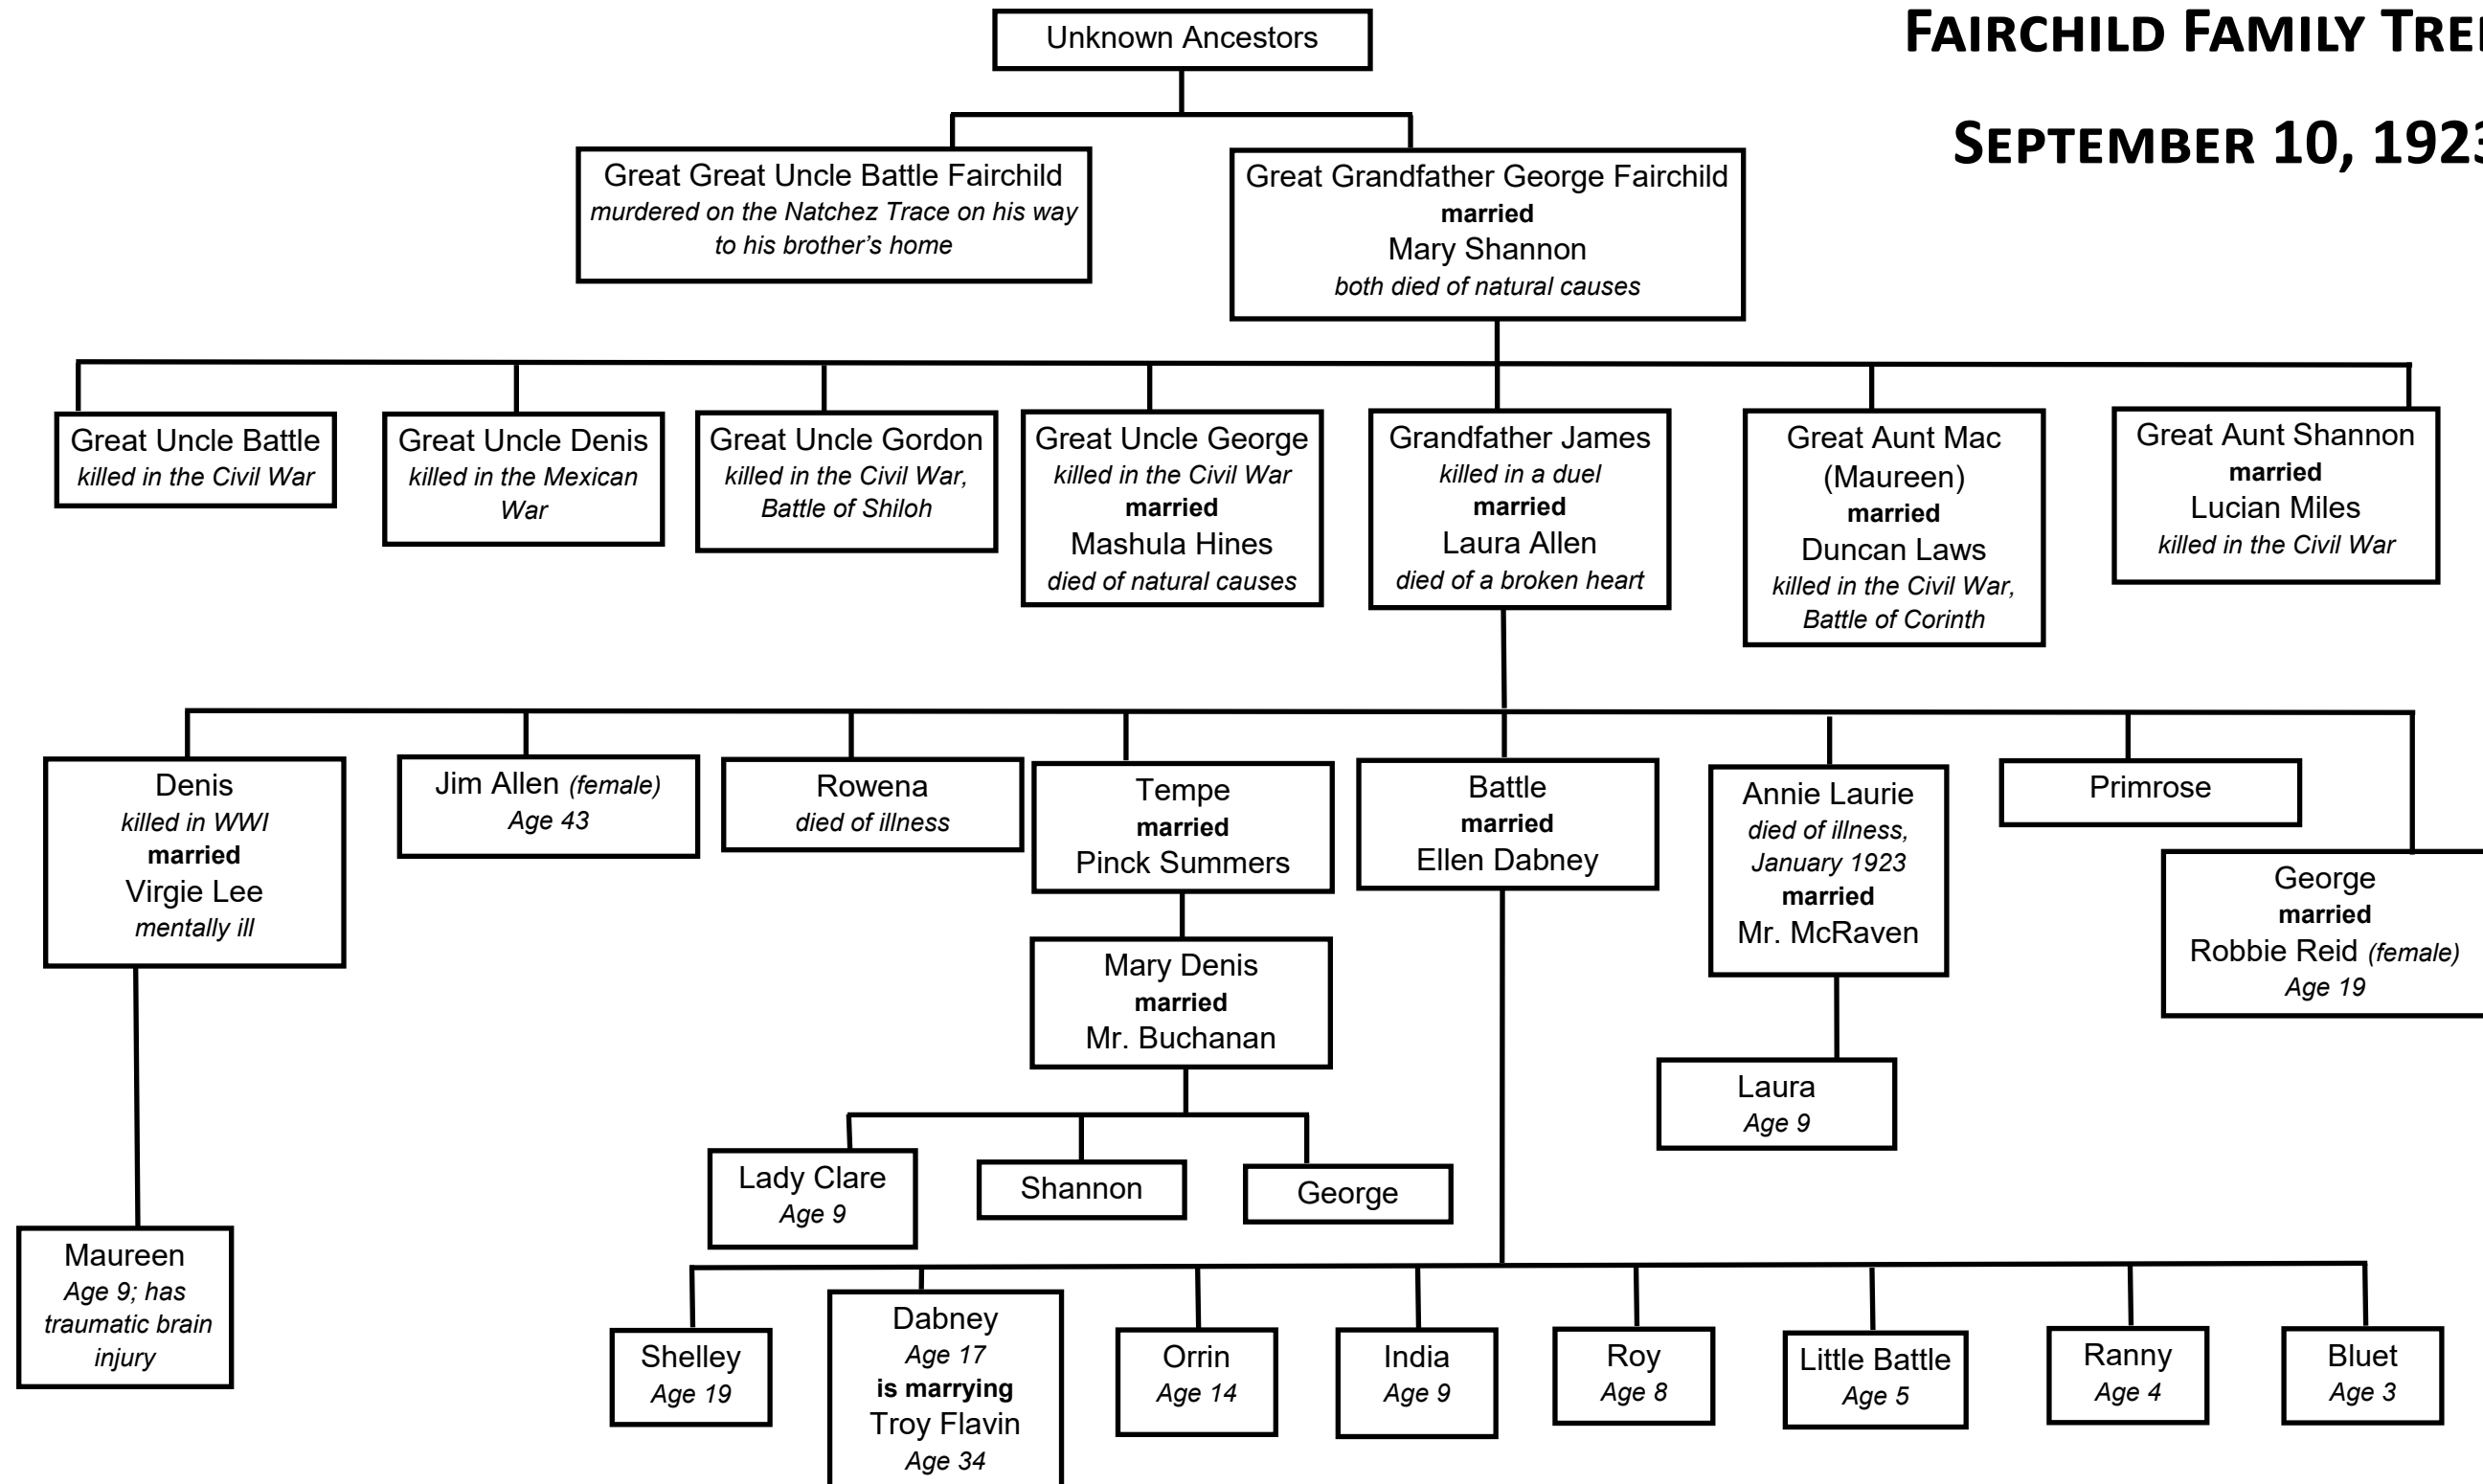

**THE HAVANA PUBLIC LIBRARY DISTRICT'S GUIDE TO
EUDORA WELTY'S**

Delta Wedding

**EUDORA (FAR RIGHT) AND HER COUSINS,
CIRCA 1920s**

FAIRCHILD FAMILY TREE

SEPTEMBER 10, 1923

Fairchilds Townspeople

Dr. Murdoch, family doctor
Buster Daggett, Troy's friend at the ice and coal
Rebel Reid, Robbie's sister
Judge Reid, Robbie and Rebel's father; a former justice of the peace
Irene Swanson, Robbie and Rebel's mother
Old Man Swanson, Rebel and Robbie's dead grandfather
Miss Thelma, postmistress
Sammie McNair, delivery man
Old Man Treat, who delivers the wedding cake and is a relation of Robbie's
Miss Thracia Leeds, Fairchilds old maid
Miss Mayo Tucker, Fairchilds old maid
Miss Maggie Kincaid, Fairchilds old maid
Miss Tessie, who sends roses
Miss Bonnie Hitchcock, who sends her fern
Miss Parnell Dortch, who has fabulous Cape jessamines in her yard
Dunstan Rondo, Methodist minister at Fairchilds

The Wedding Party

Mary Lamar Mackey, Dabney's friend; wedding pianist
Nan-Earl Delaney, bridesmaid
Gypsy Randall, bridesmaid
Deltah and Dagmar Wiggins, bridesmaids
Charlsie McLeoud, bridesmaid
Bitsy Carmichael, bridesmaid
Dickie Boy Featherstone, Dabney's former beau; one of Troy's groomsmen
Pokey Calloway, groomsman
Hugh V. McLeoud, groomsman
Shine Young, groomsman
Pee Wee Kuykendall, groomsman
Red Boyne, groomsman

ENDPAPER MAP OF 1946 EDITION

REAL PLACES REFERENCED IN THE NOVEL