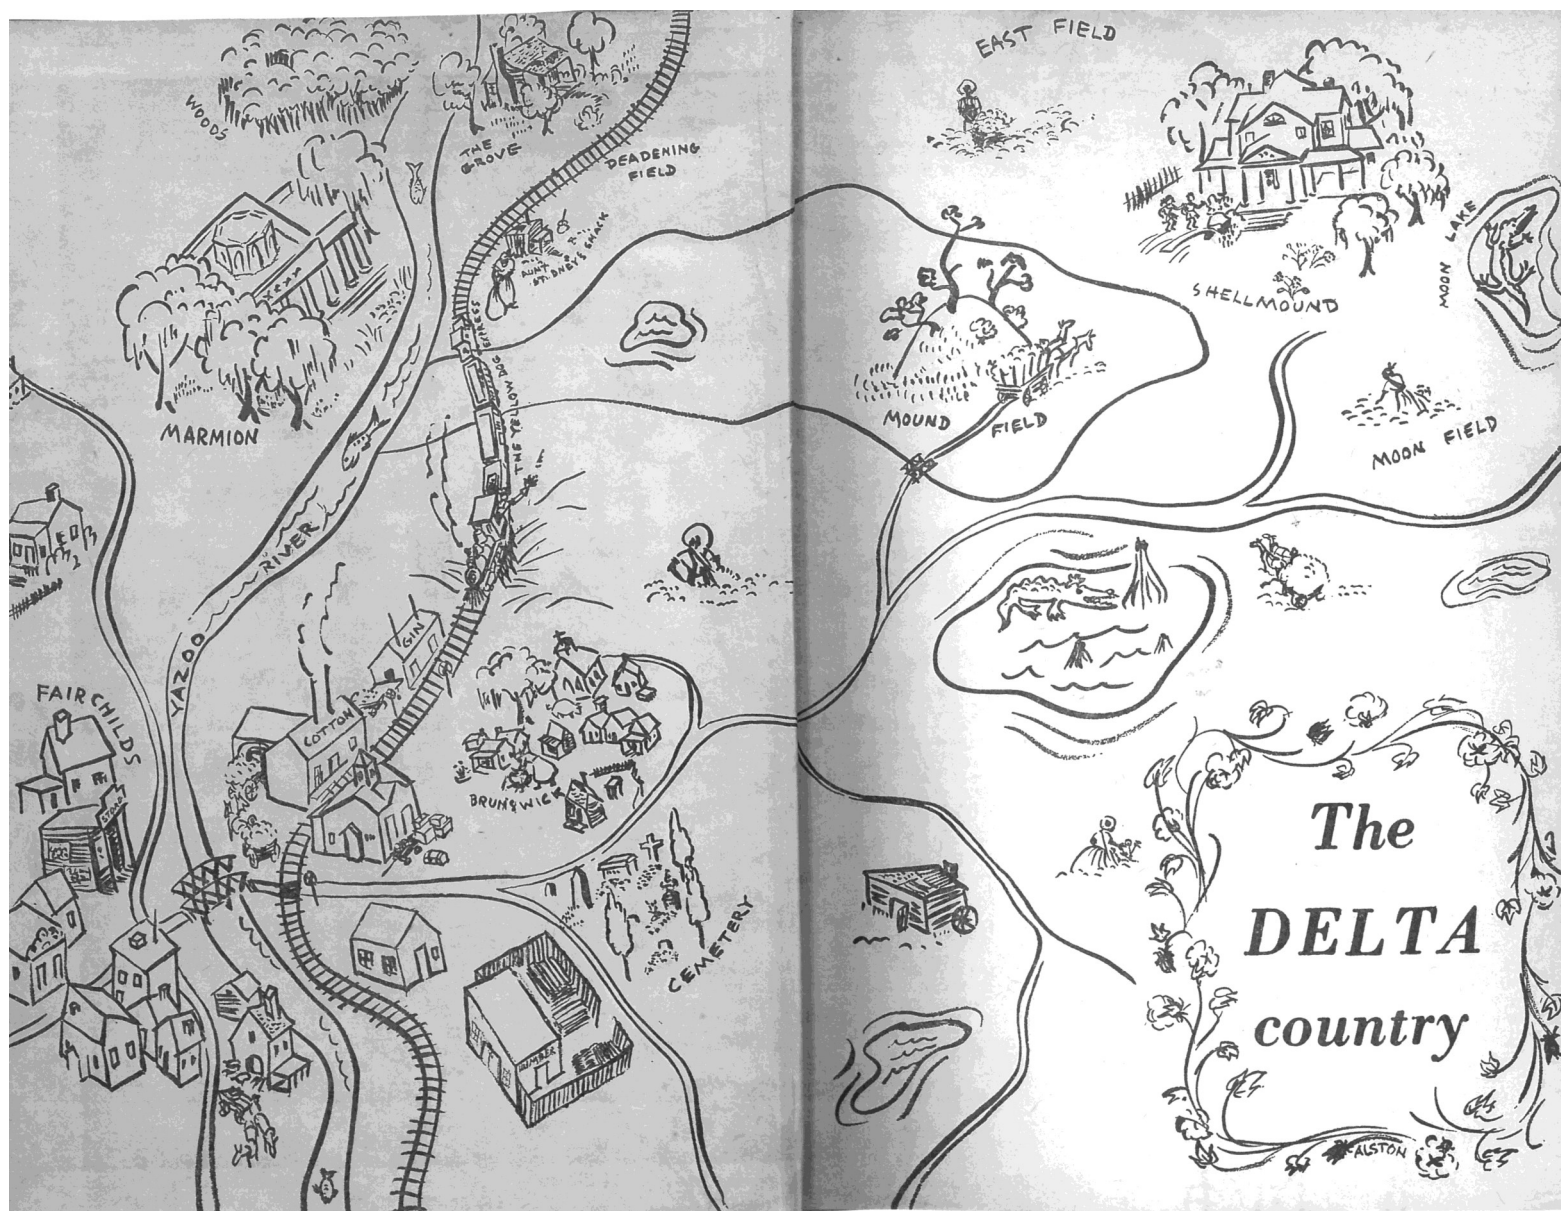

Other

Mr. Terry Black, the train conductor
Mr. Doolittle, the train engineer
Mr. Bascom, former overseer
The Girl in the Woods, unknown
Pee Wee Prentiss, Shelley's friend
Piggy McReddy, Shelley's date to a dance
Old Ronald McBane, owner of the Old Argyle (cotton) Gin, whom Grandpa Fairchild challenged to a duel
Lucy Bell O'Malley, Laura's neighbor in Jackson

Places

Fairchilds, the neighboring town
Shellmound, the plantation house where Battle, Ellen, and their children live
The Grove, the house where Aunt Jim Allen and Aunt Primorose live; legally belongs to George, originally willed to Tempe
Marmion, the grand mansion Grandpa James Fairchild built for himself, his wife, Laura Allen, and their many children; belonged to Denis, who never lived there; originally willed to Annie Laurie; Troy and Dabney will live there
Glen Alan, unincorporated community in Washington County
James's Bayou, haunted swamp near The Grove
Inverness, town in Sunflower County where Aunt Tempe and Uncle Pinck live
Greenwood, county seat of Leflore County; city where Mary Lamar Mackey lives
Round Bayou, a town
Clarksdale, city in Coahoma County
Mitchem Corners, Ellen's hometown in Virginia

ENDPAPER MAP OF 1946 EDITION

REAL PLACES REFERENCED IN THE NOVEL